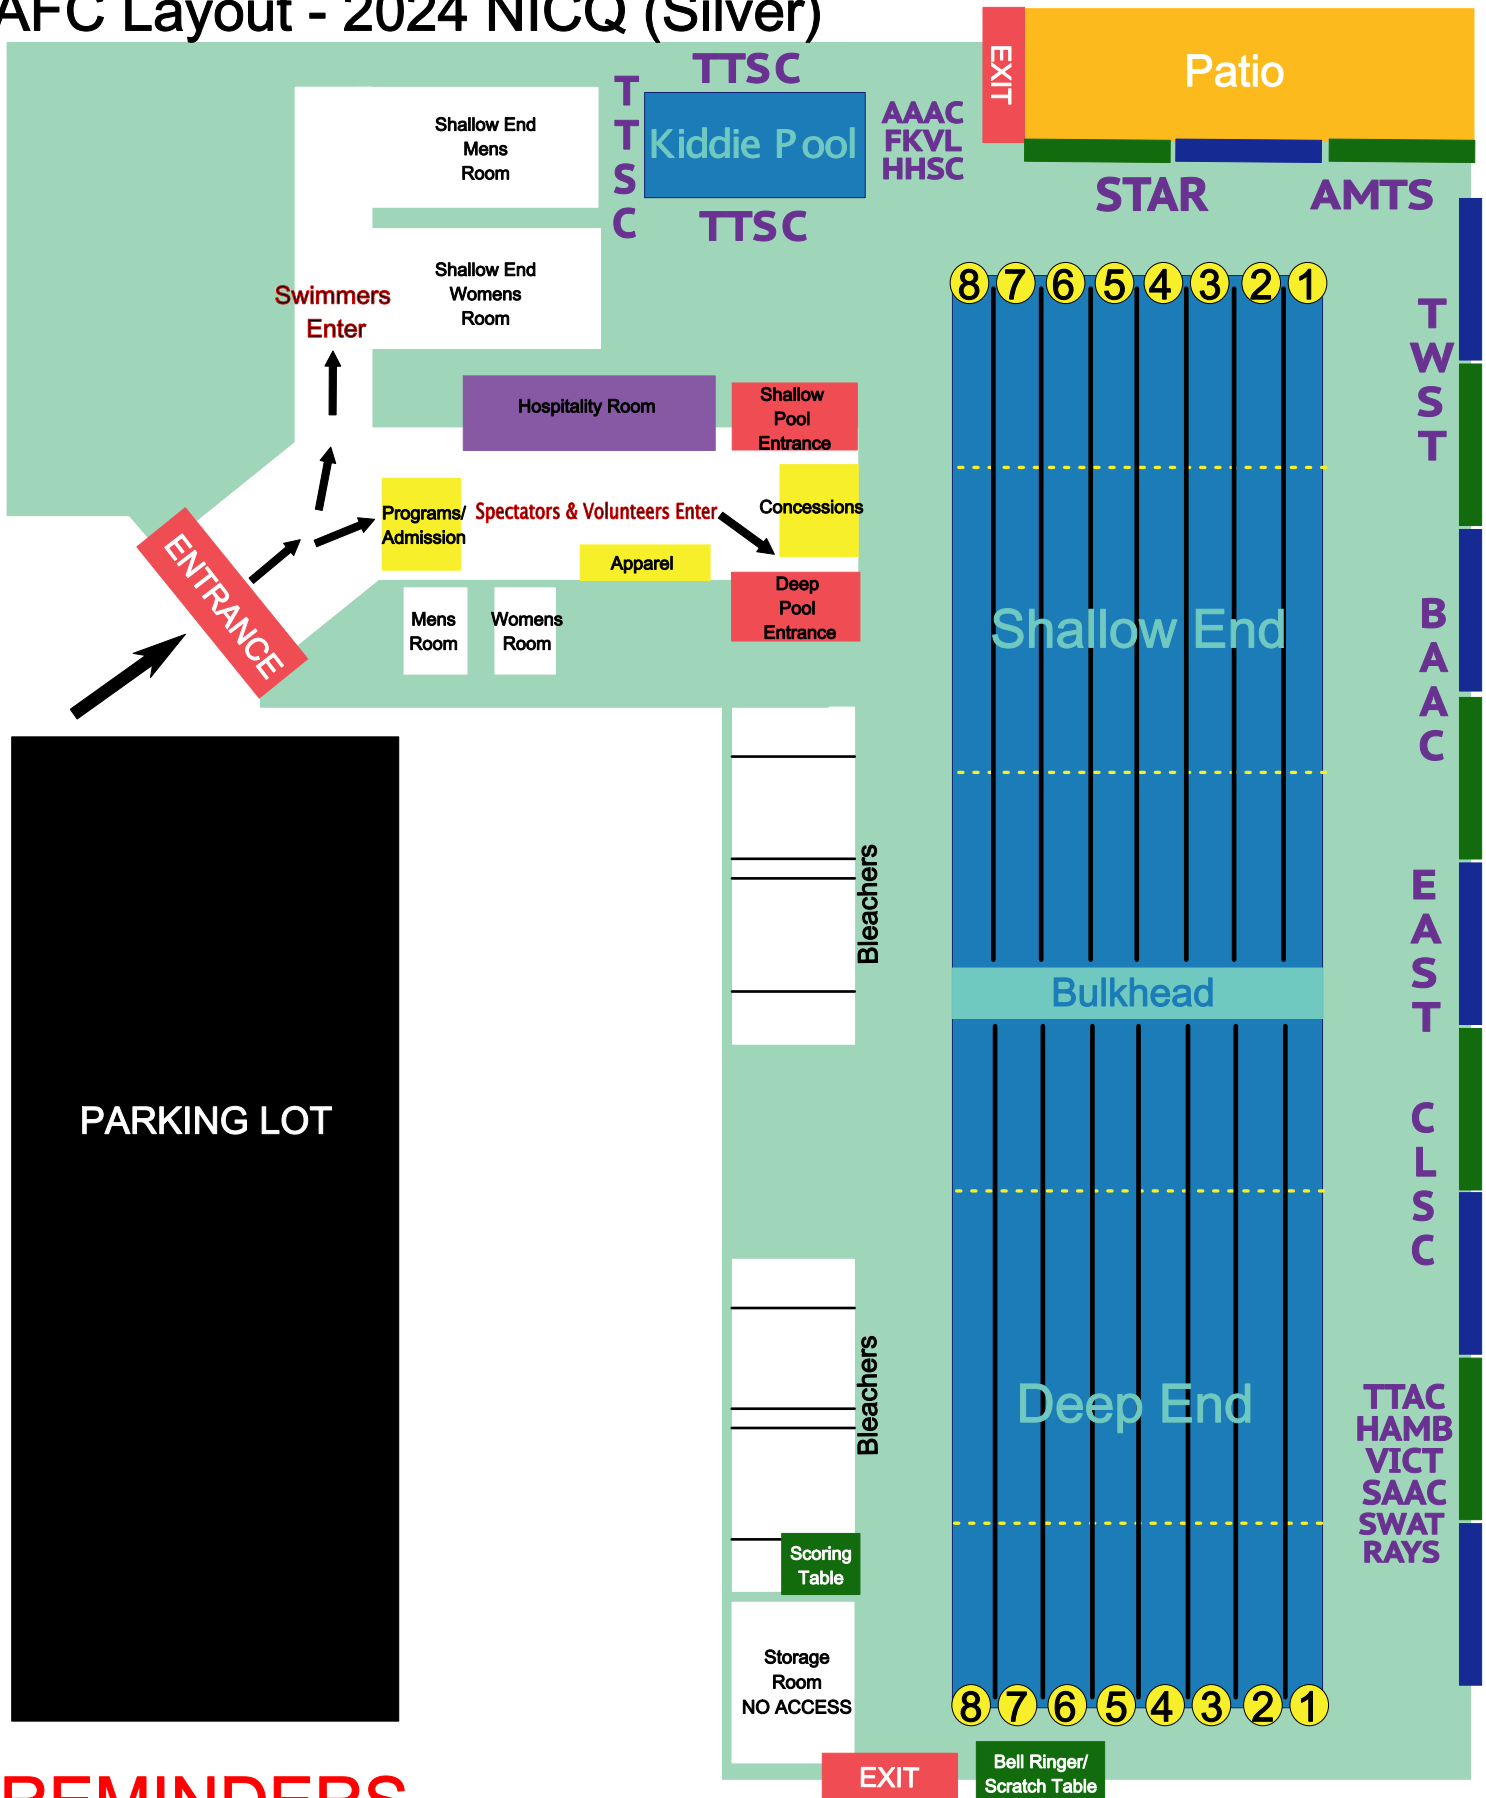

AFC Layout - 2024 NICQ (Silver)

REMINDERS

- No swimmer entrance/exit via pool deck doors. Entrance only through front doors & through locker room.
- No spectator access to locker rooms, back hallway, or workout facility.
- Teams stationed on pool deck may bring chairs to sit on.