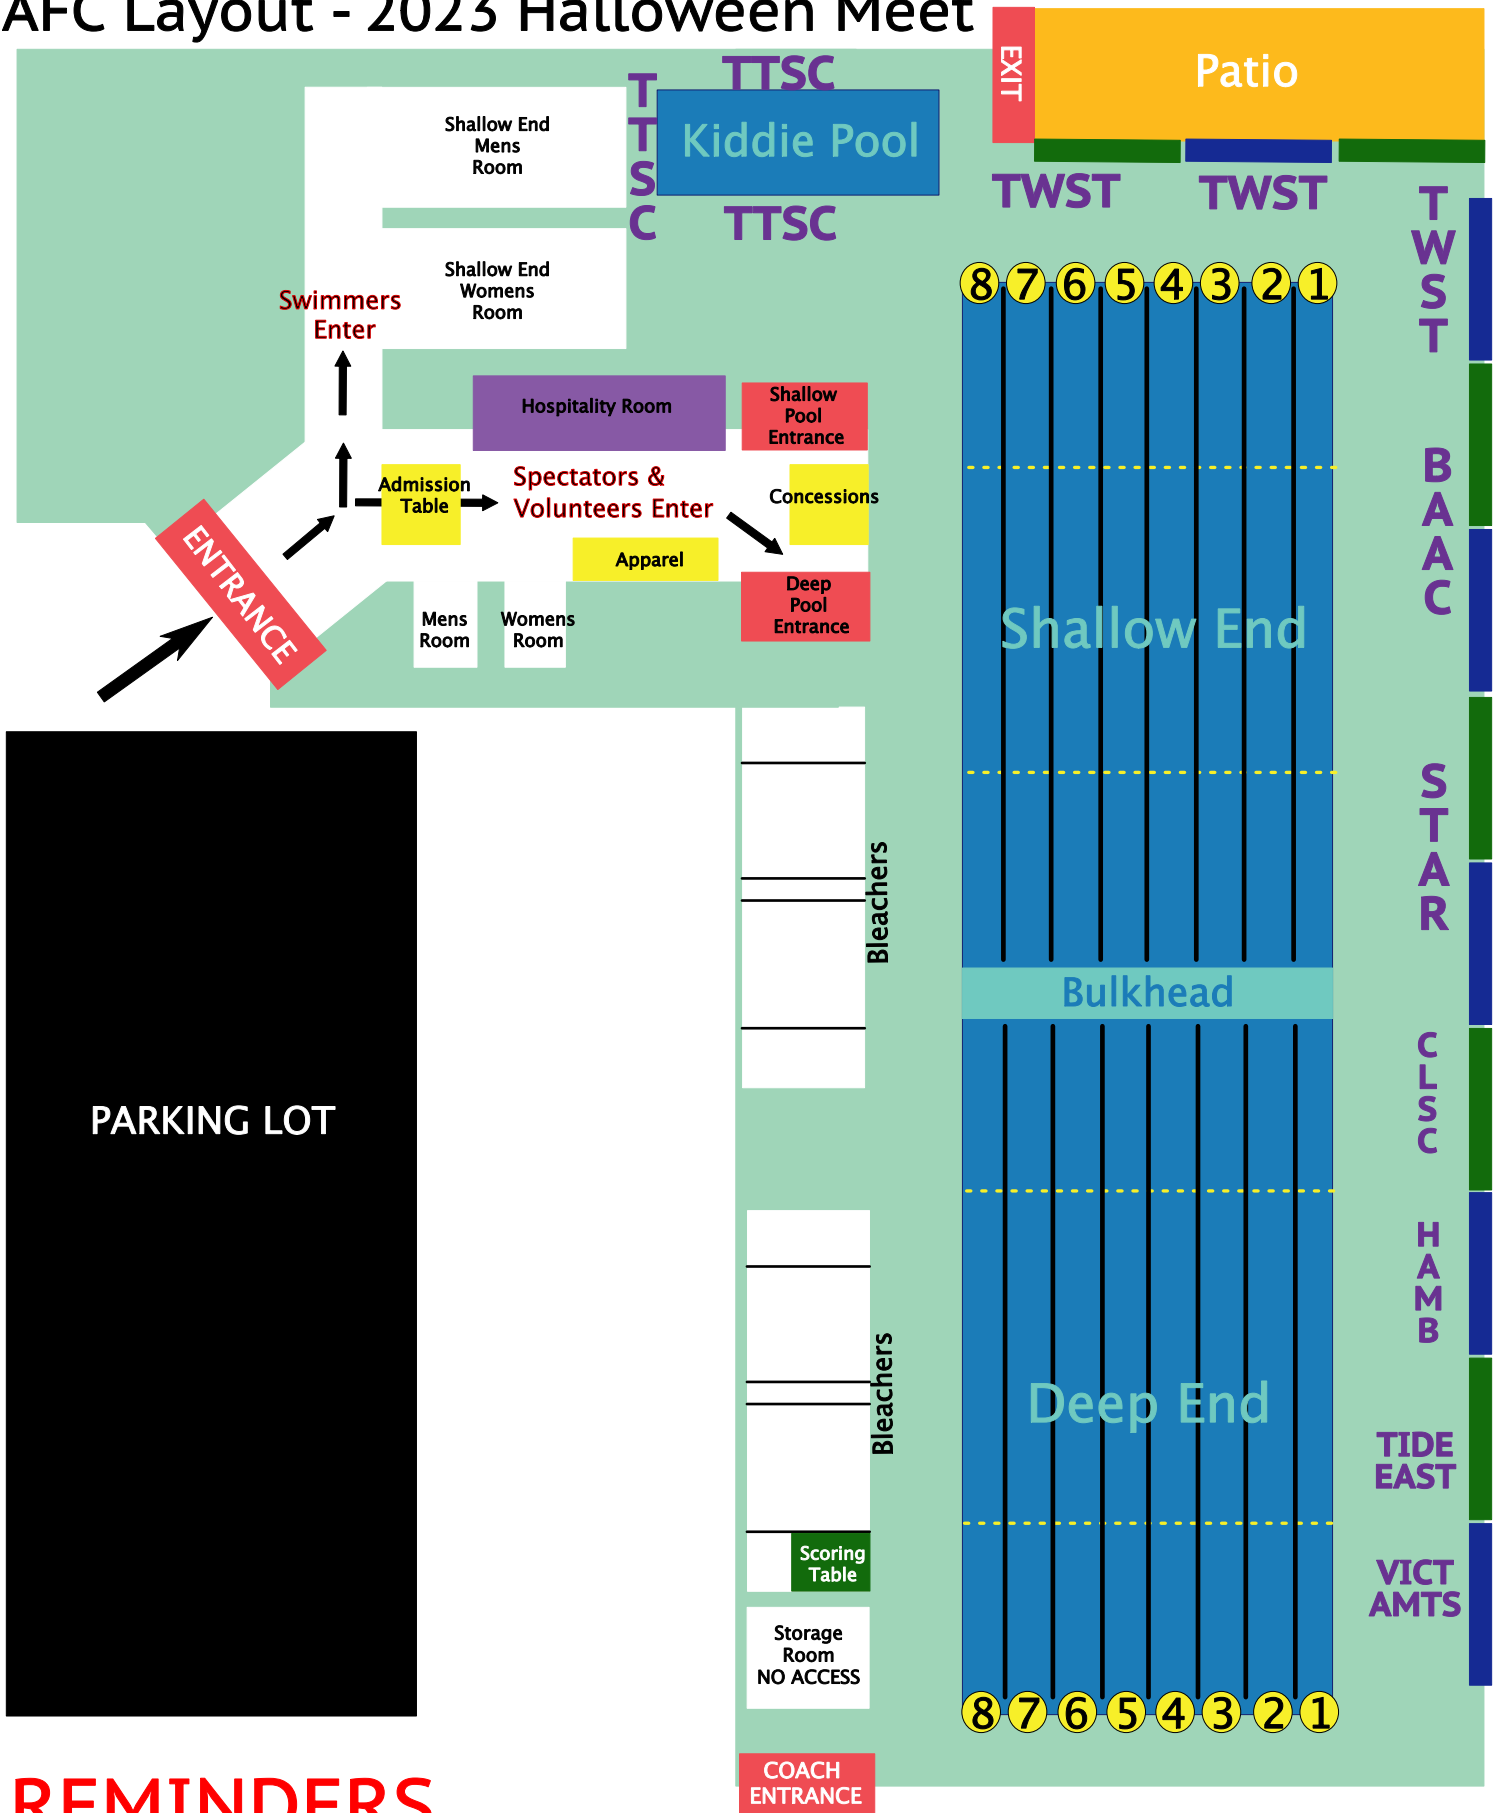

AFC Layout - 2023 Halloween Meet

REMINDERS

- No swimmer entrance/exit via pool deck doors. Entrance only through front doors & through locker room.
- No spectator access to locker rooms, back hallway, or workout facility.
- Teams stationed on pool deck may bring chairs to sit on.