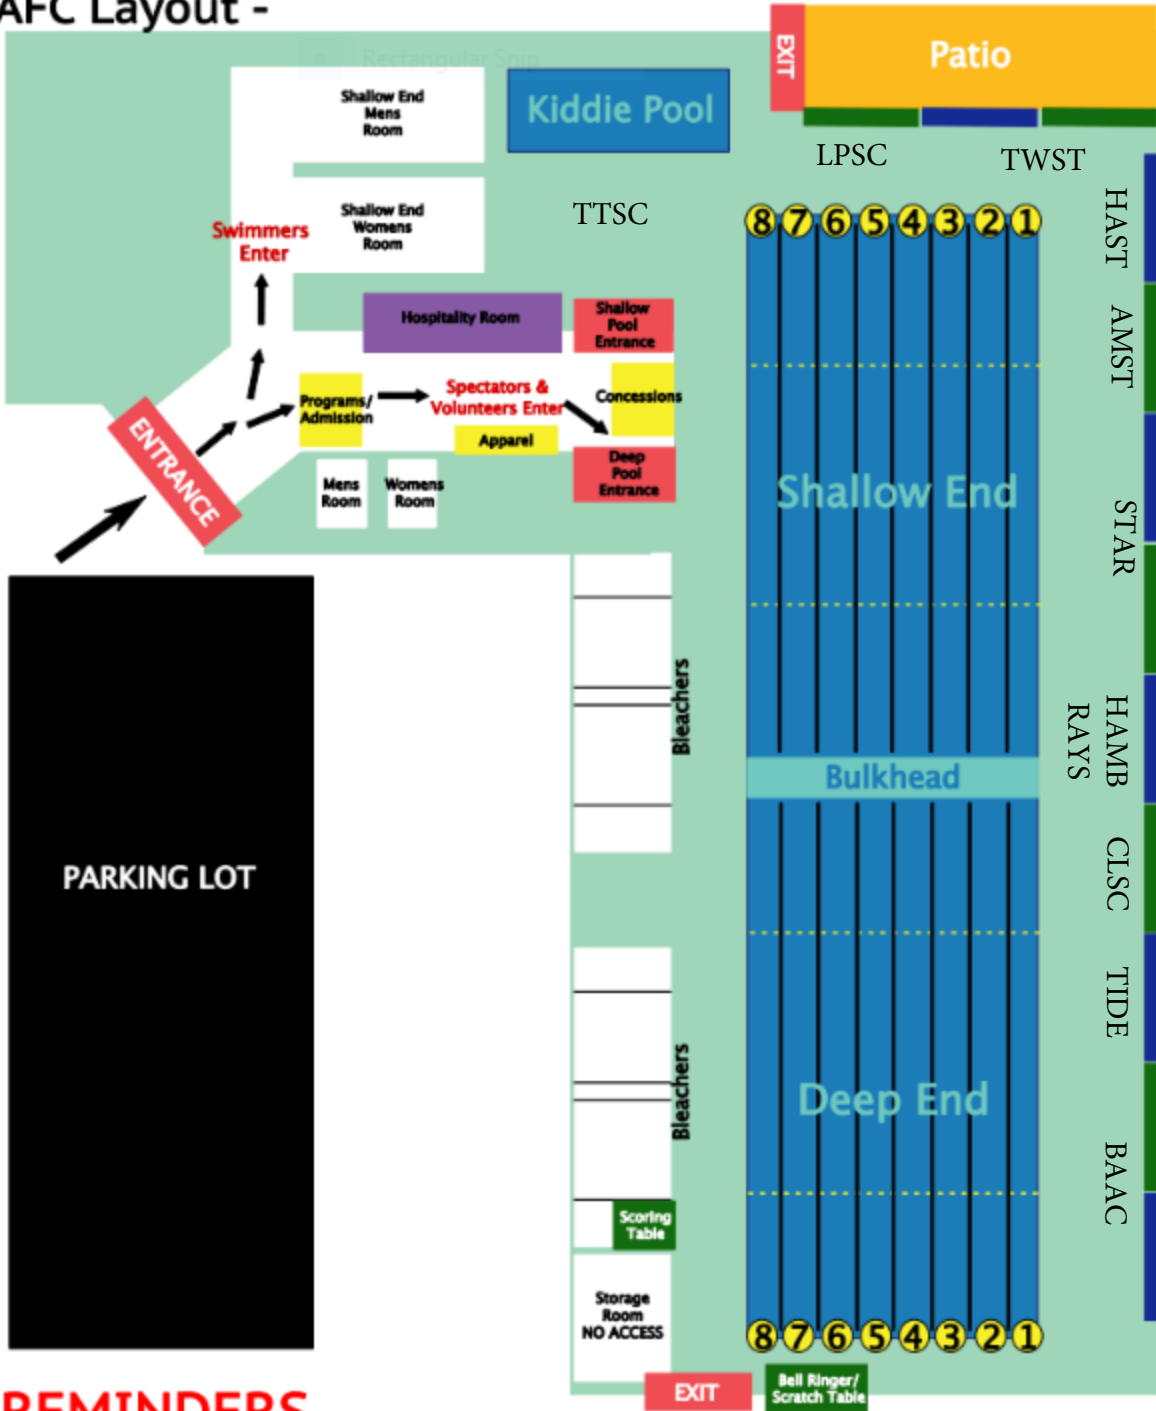

AFC Layout -

REMINDERS

No swimmer entrance/exit via pool deck doors. Entrance only through front doors & through locker room.
 No spectator access to locker rooms, back hallway, or workout facility.
 Teams stationed on pool deck may bring chairs to sit on.